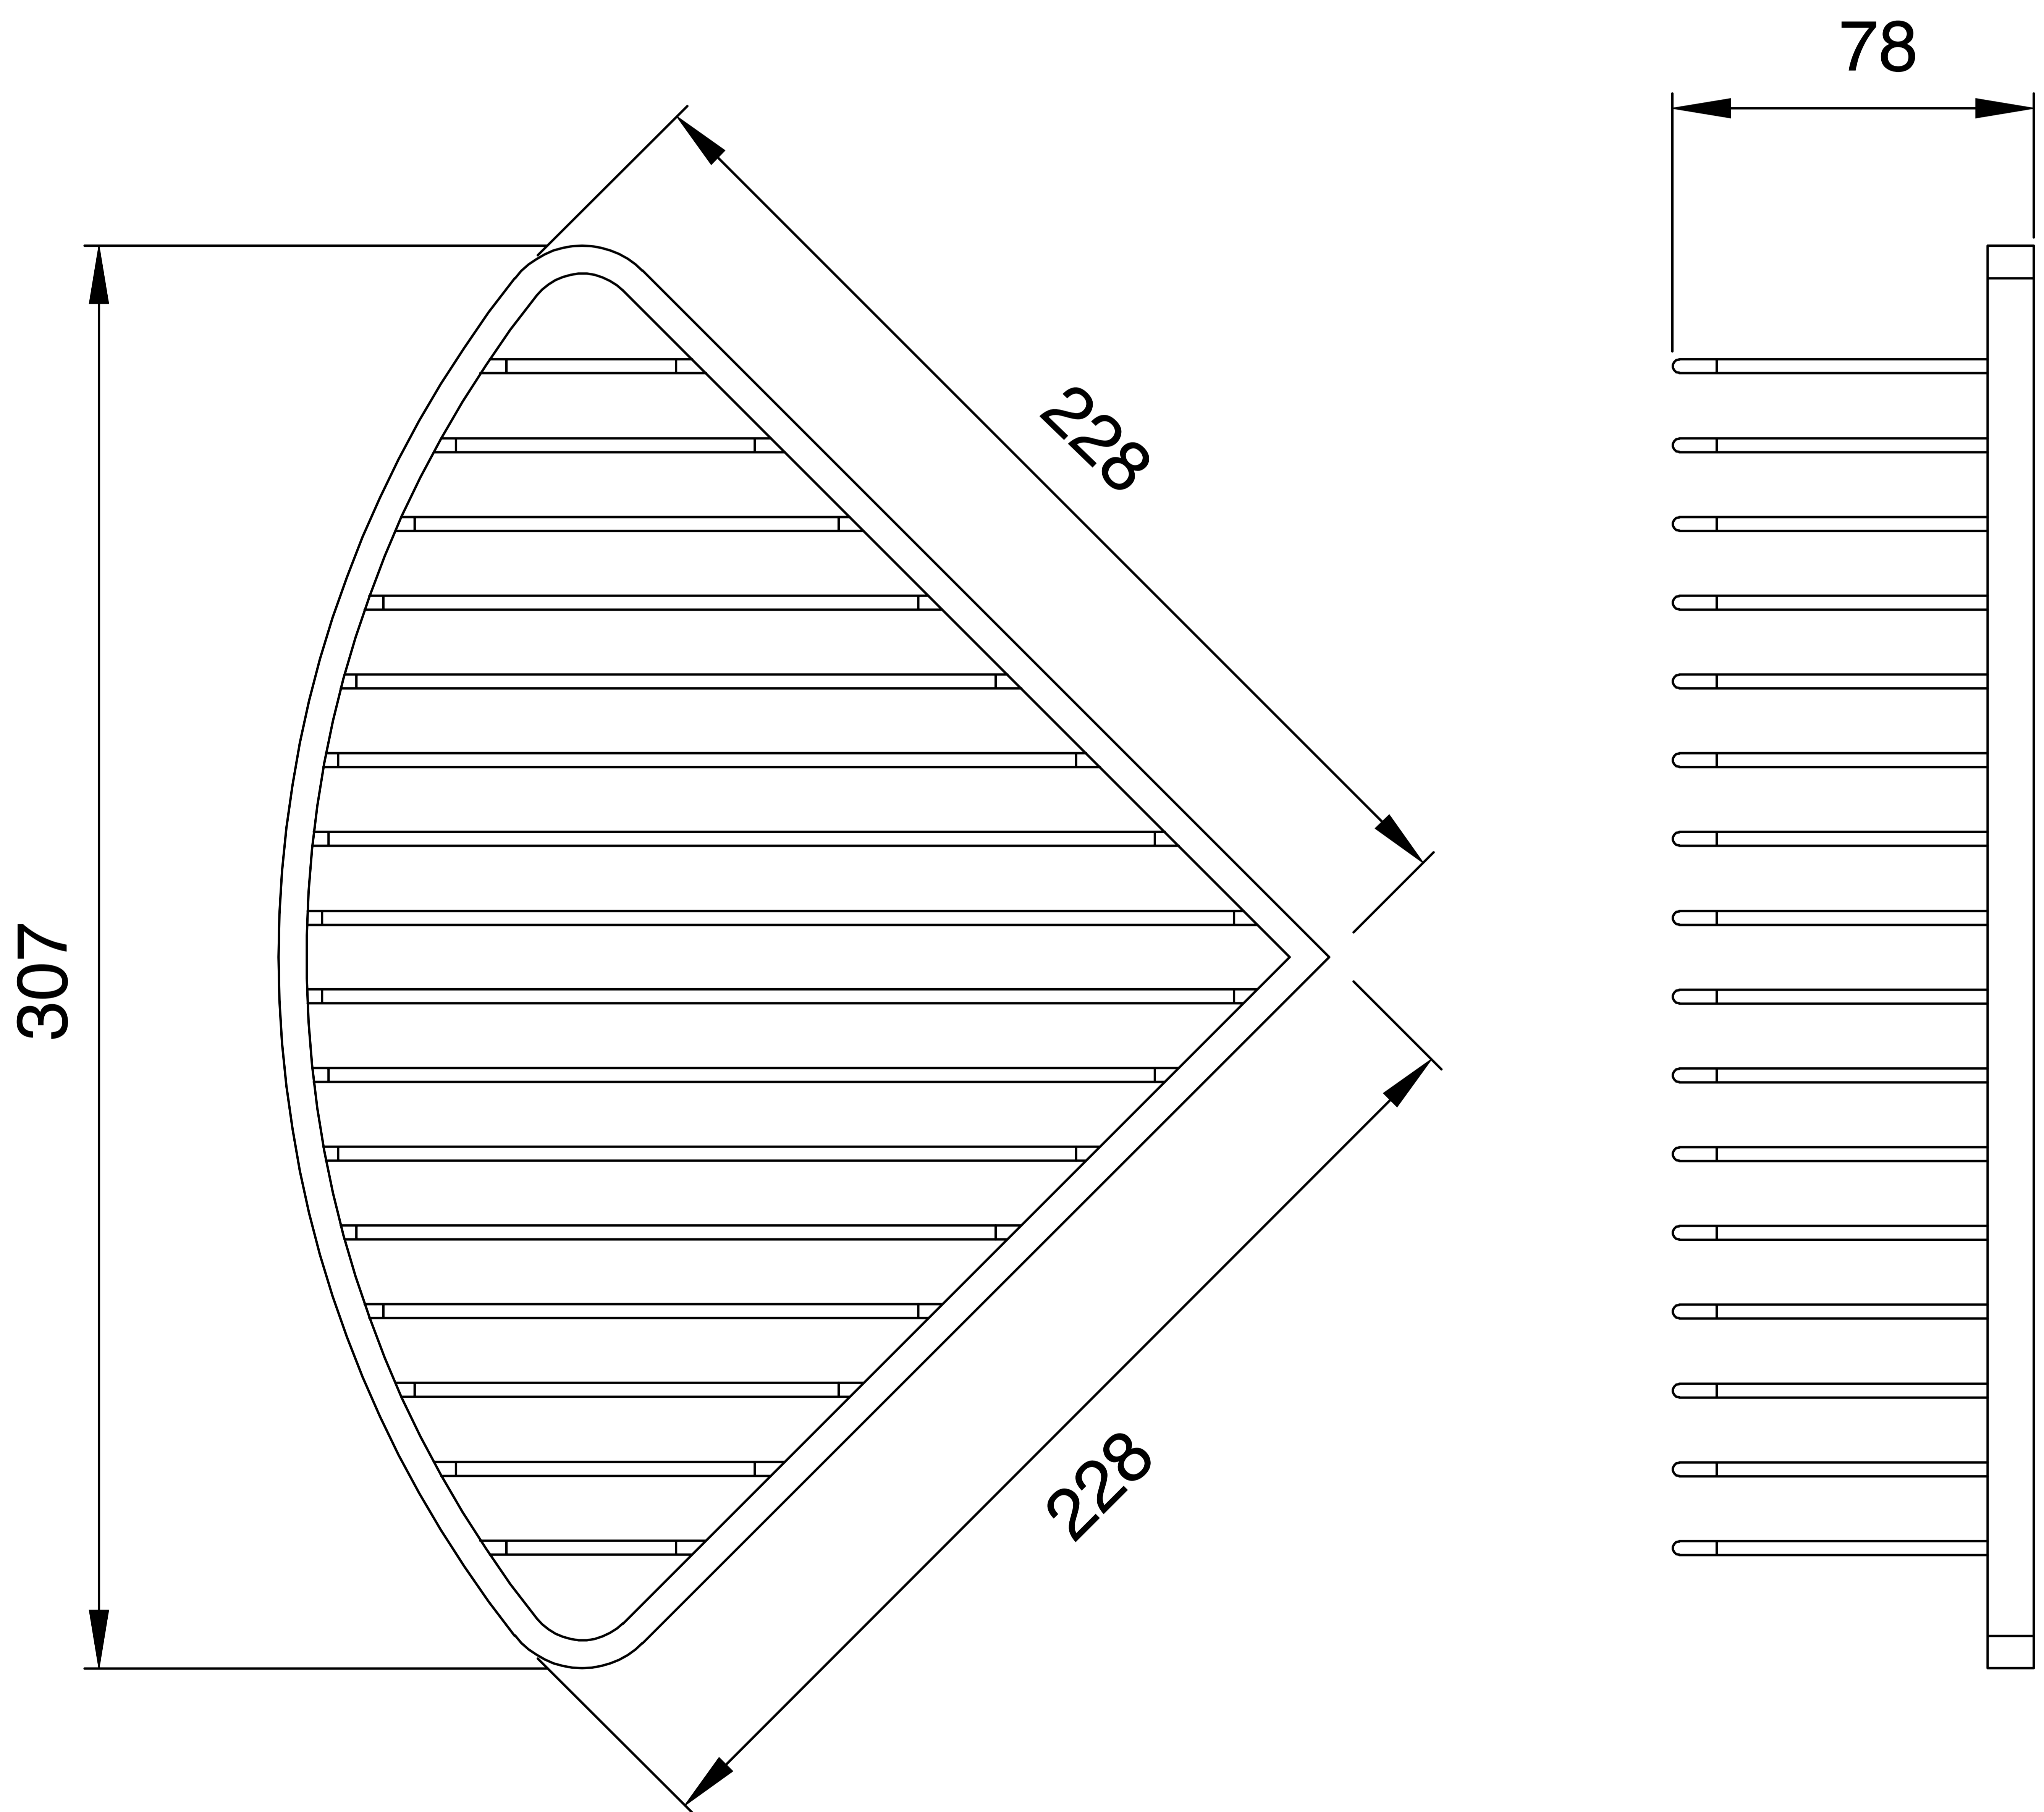

Wall Mounted Corner Shelf

Product Code : 2709

Technical Drawing

All dimension are in **mm**